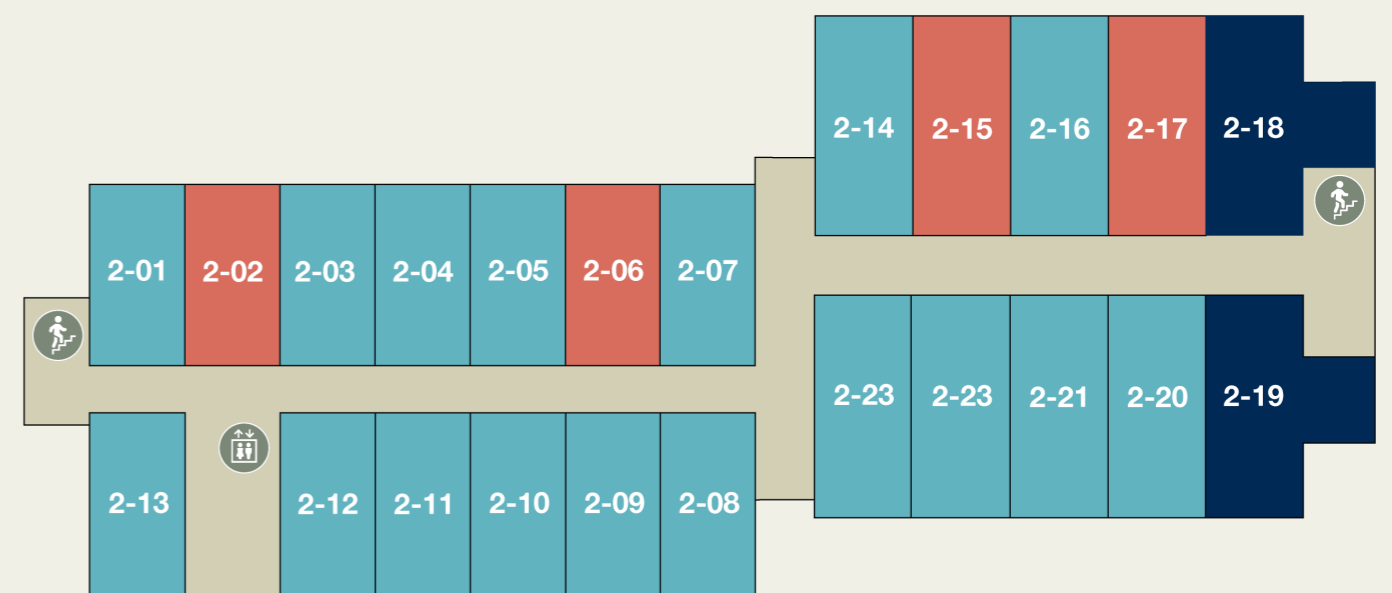

Ground floor | Begane grond

Second floor | 2e verdieping

First floor | 1e verdieping

Third floor | 3e verdieping

Parkhotel Bad Arcen

Legenda

-  Stairwell | Trappenhuis
-  Lift

Apartementen

-  Type Comfort
-  Type Comfort Miva
-  Type Deluxe
-  Type Familiekamer