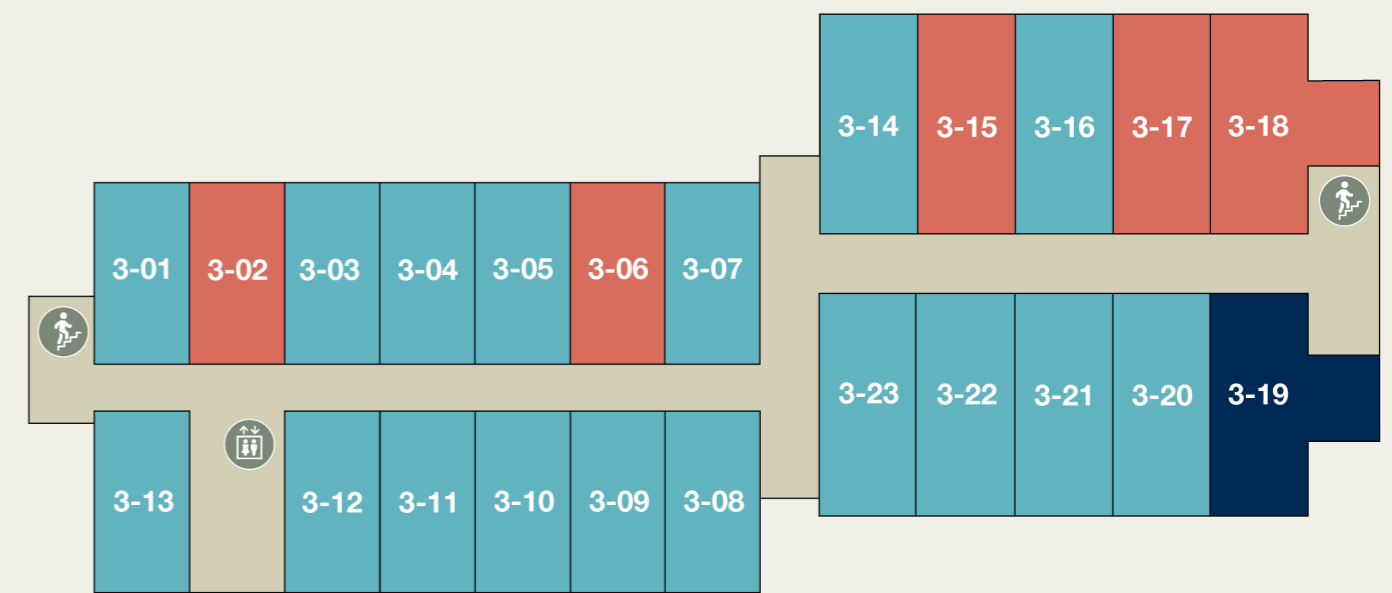

Ground floor | Begane grond

Second floor | 2e verdieping

First floor | 1e verdieping

Third floor | 3e verdieping

Parkhotel Bad Arcen

Legenda

-  Stairwell | Trappenhuis
-  Lift

Apartementen

-  Type Comfort
-  Type Comfort Miva
-  Type Deluxe
-  Type Familiekamer