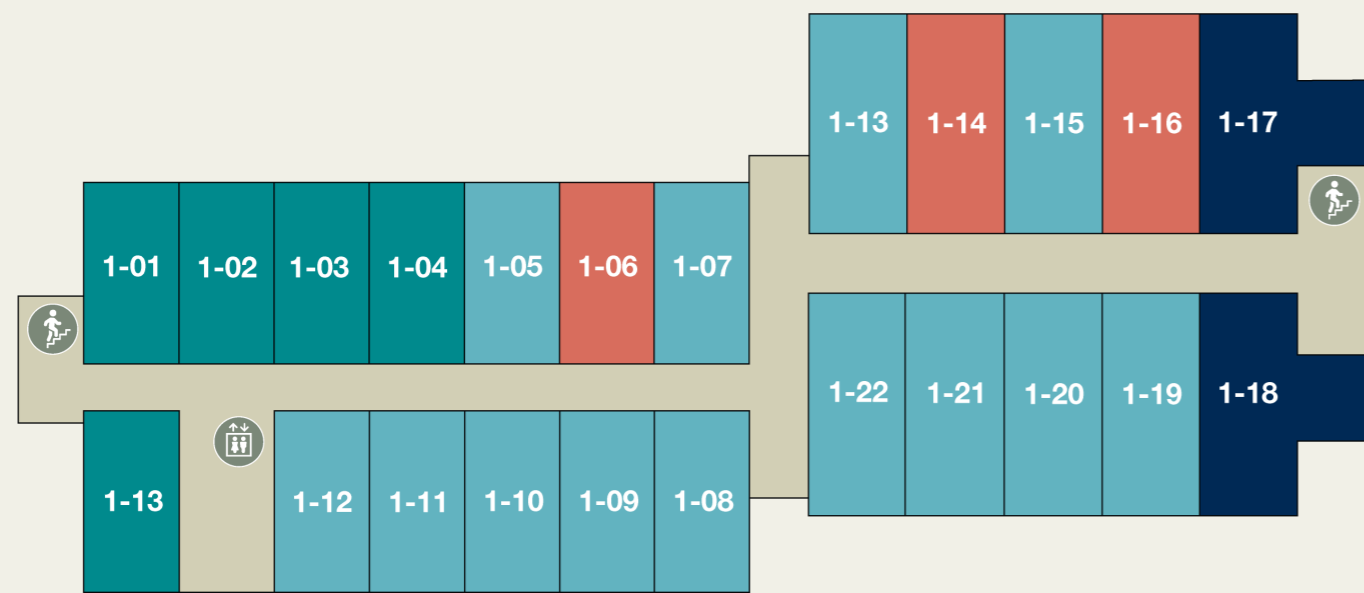

Ground floor | Begane grond

Second floor | 2e verdieping

First floor | 1e verdieping

Third floor | 3e verdieping

Parkhotel Bad Arcen

Legenda

-  Stairwell | Trappenhuis
-  Lift

Apartementen

-  Type Comfort
-  Type Comfort Miva
-  Type Deluxe
-  Type Familiekamer